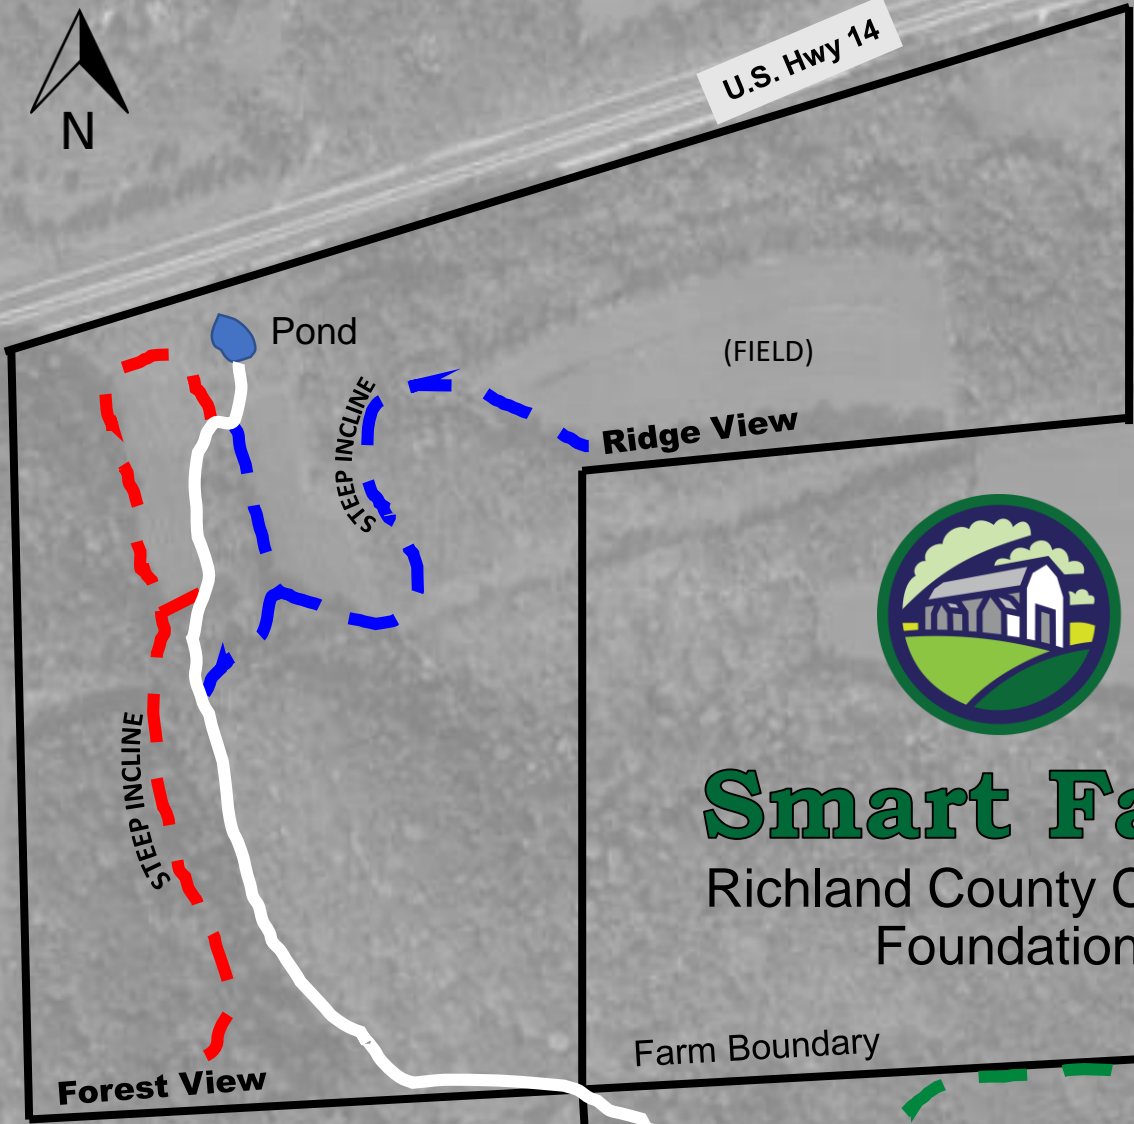

U.S. Hwy 14

Smart Farm

Richland County Campus
Foundation

Farm Boundary

Trail Guide

- White** (0.9 mi one-way)
- Orange** (0.7 mi loop)
- Red** (0.8 mi out & back)
- Green** (0.6 mi)
- Yellow** (0.2 mi)
- Blue** (0.5 mi out & back)

0 500 ft

*Please stay on marked trails and respect the private property bordering the Smart Farm.

Dayton Ridge Rd