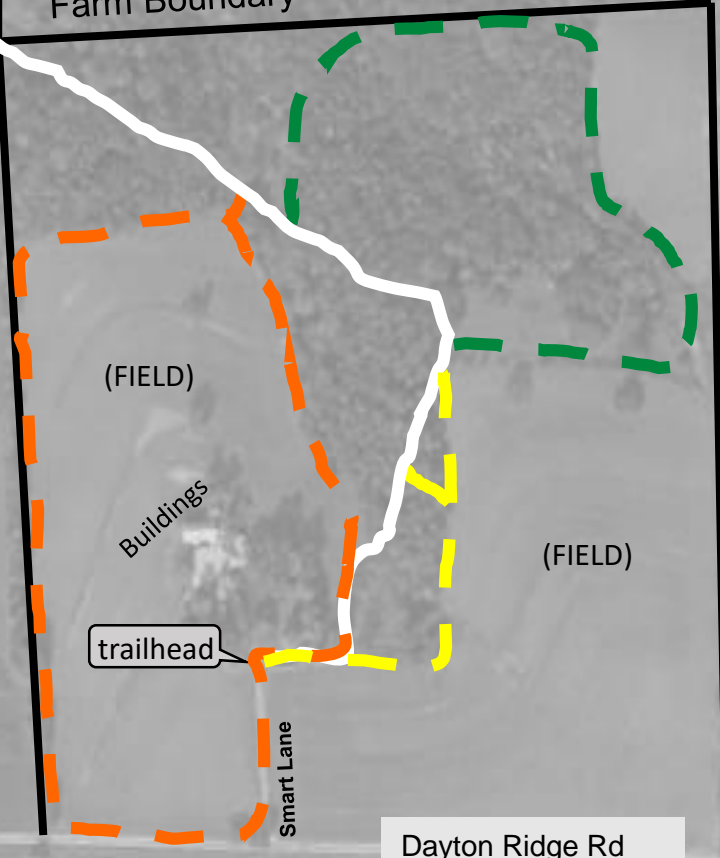

U.S. Hwy 14

Smart Farm

Richland County Campus
Foundation

Farm Boundary

Trail Guide

- White** (0.9 mi one-way)
- Orange** (0.7 mi loop)
- Red** (0.8 mi out & back)
- Green** (0.6 mi)
- Yellow** (0.2 mi)
- Blue** (0.5 mi out & back)

0 500 ft

*Please stay on marked trails and respect the private property bordering the Smart Farm.

Dayton Ridge Rd